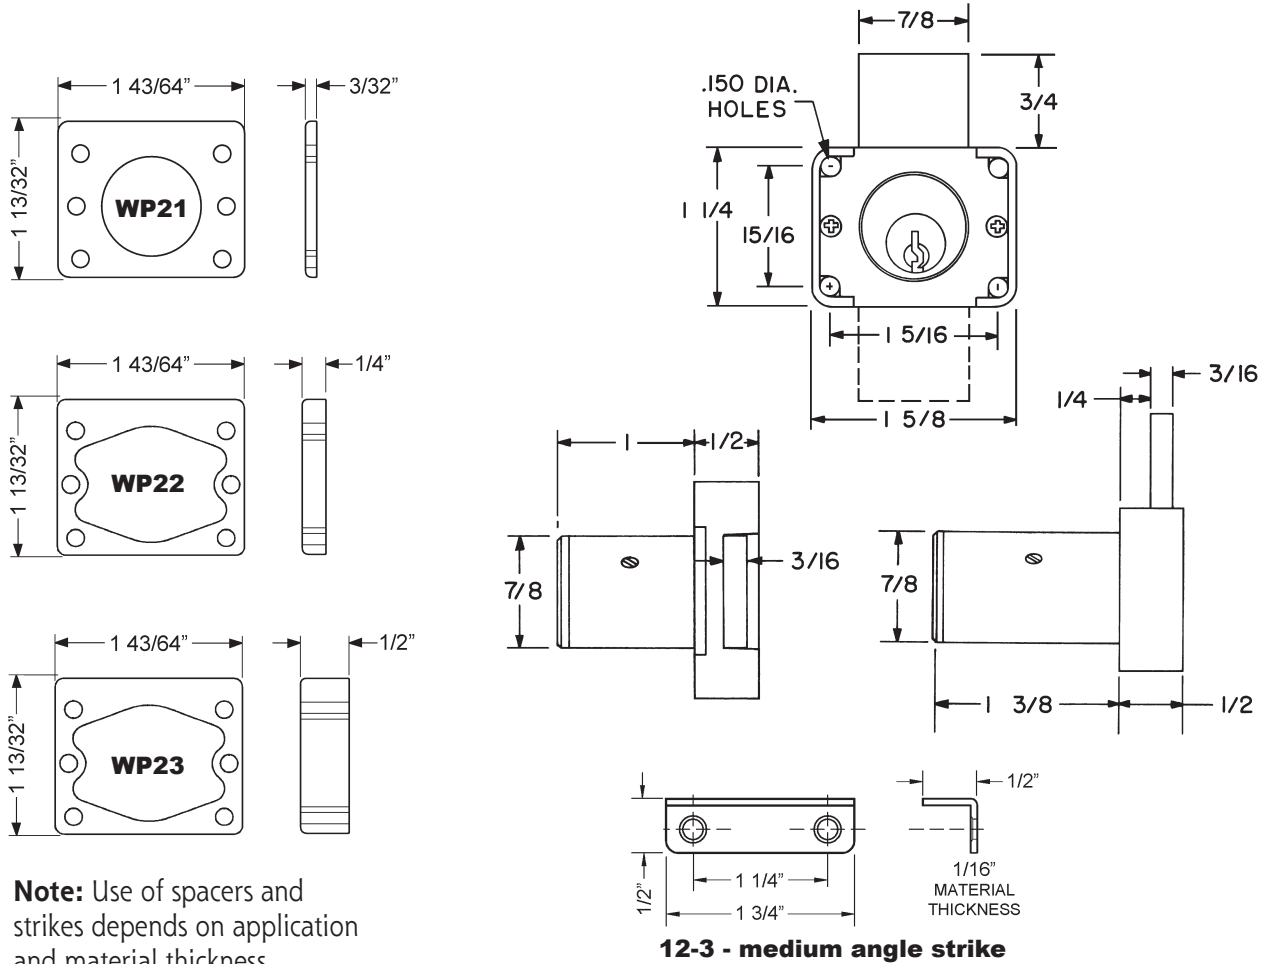

Installation Instructions

600DW

Typical Installation

Title Installation instructions for 600DW series cabinet door lock				
Series 600DW	Barrel Length 7/8" or 1-3/8"	Bolt type Deadbolt	Mounting Surface	Revision Date 11/2013