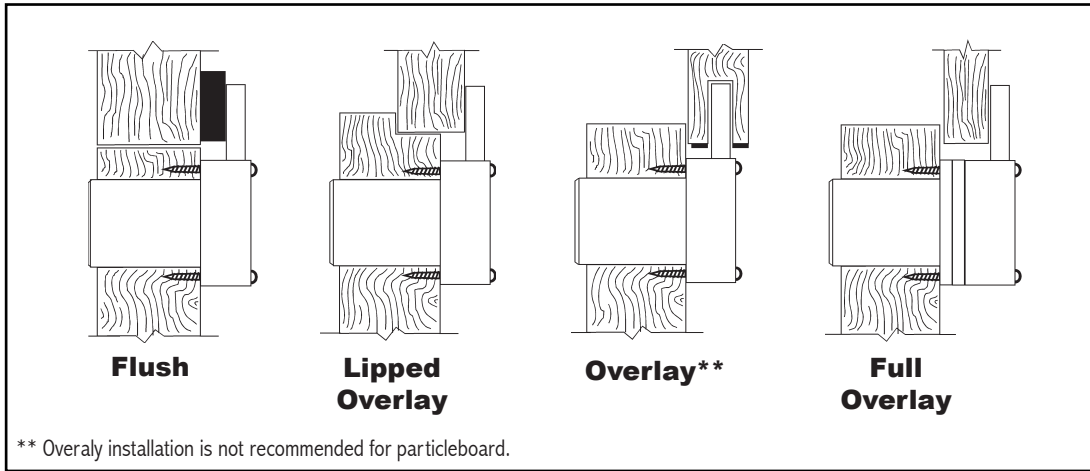

Installation Instructions

600DW

Typical Installation

Title Installation instructions for 600DW series cabinet door lock				
Series 600DW	Barrel Length 7/8" or 1-3/8"	Bolt type Deadbolt	Mounting Surface	Revision Date 11/2013