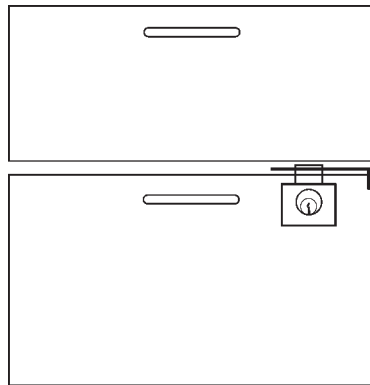

## 12-4-ZP Frameless Drawer Strike

Attaches to the side of cabinet interior.

MATERIAL THICKNESS .074

**Features:** Our new frameless drawer strike provides a locking point when there is no frame between drawers. This strike is mounted on the side of the cabinet frame and provides a locking point when no other locking points are available.