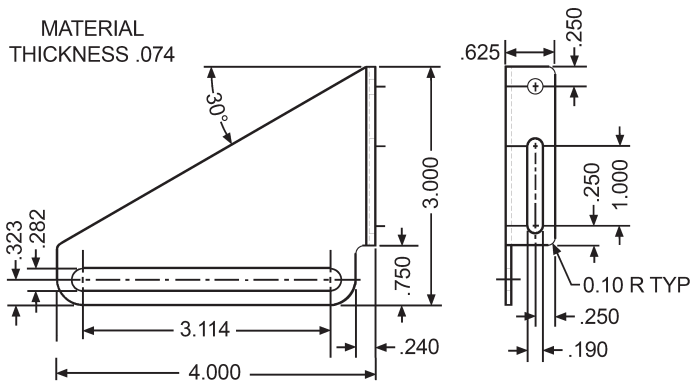

## 12-4-ZP Frameless Drawer Strike

Attaches to the side of cabinet interior.

MATERIAL THICKNESS .074

**Features:** Our new frameless drawer strike provides a locking point when there is no frame between drawers. This strike is mounted on the side of the cabinet frame and provides a locking point when no other locking points are available.