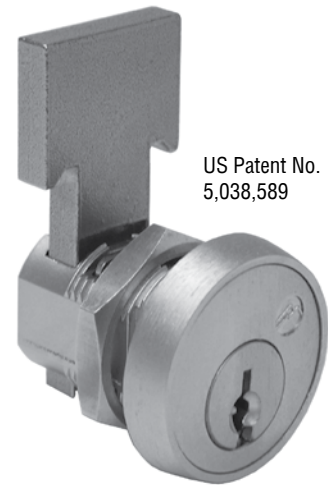

Keyway: Available in National D4291 (4-pin) keyway. KA, KD or MK.

Rekeyable: Working top-slide, patented "cylinder retainer staple" and removable bezel ring make rekeying fast and easy. No more need to pry off faceplates and pin retainer clips.

Stronger bolt: Our stainless steel bolt will withstand repeated abuse without breaking.

Retrofits: National C8137.

Mounting: Ships standard with brass fixing nut.

Spring clip: Optional spring clip is available for clip mounting if desired. The lock comes standard with clip mounting locations for 0" to 11/64" material thicknesses.

US Patent No.
5,038,589

T37 Series - T-Bolt Drawer Lock (4 pin tumbler)

Part No.	Finish	Cyl. Length	For Material	Keying	List Price Ea.
T37	26D	19/32"	1/4"	KA* or KD Custom, master keyed	\$23.15 \$25.43
T37-RC	Optional spring mounting clip				\$1.10

In stock at Olympus!

931 Features & Benefits

- Accepts Medeco, Yale & Assa's Yale-compatible 6 pin IC cores.
- Locks are sold less core.
- Includes 3 ea. #10-350, 1/8" plastic spacers to fit various material thickness
- Includes 1 ea. #10-054, 1/4" bar strike and 1 ea. #10-055, 1/2" bar strike.
- Each lock includes plastic actuator to functionally test lock without core.